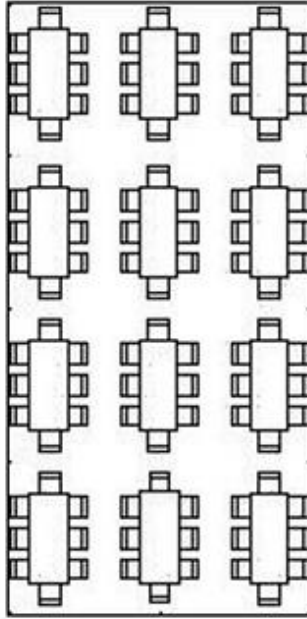

**CENTRAL FLORIDA EVENT RENTALS
TENT SIZING AND TABLE CAPACITY CHART**

6 - 6' TABLES
48 - CHAIRS

8 - 6' TABLES
52 - CHAIRS

4 - 60" TABLES
32 - CHAIRS

5 - 8' TABLES
48 - CHAIRS

6 - 8' TABLES
54 - CHAIRS

20 x 20 TENT

10 - 6' TABLES
80 - CHAIRS

12 - 6' TABLES
96 - CHAIRS

10 - 60" TABLES
80 - CHAIRS

10 - 8' TABLES
100 - CHAIRS

10 - 8' TABLES
100 - CHAIRS

20' X 40'

(REQUIRES UNOBSTRUCTED GRASS AREA OF 30' X 50')

The seating arrangements provided above serve as fundamental guidelines to aid you in event planning. For further details, please reach out to our office at 407-279-8961 or email us at sales@centralfloridaeventrentals.com.