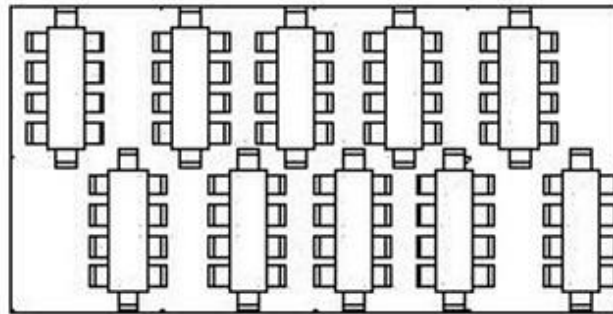

**CENTRAL FLORIDA EVENT RENTALS
TENT SIZING AND TABLE CAPACITY CHART**

6 - 6' TABLES
48 - CHAIRS

8 - 6' TABLES
52 - CHAIRS

4 - 60" TABLES
32 - CHAIRS

5 - 8' TABLES
48 - CHAIRS

6 - 8' TABLES
54 - CHAIRS

20 x 20 TENT

10 - 6' TABLES
80 - CHAIRS

12 - 6' TABLES
96 - CHAIRS

10 - 60" TABLES
80 - CHAIRS

10 - 8' TABLES
100 - CHAIRS

10 - 8' TABLES
100 - CHAIRS

20' X 40'

(REQUIRES UNOBSTRUCTED GRASS AREA OF 30' X 50')

The seating arrangements provided above serve as fundamental guidelines to aid you in event planning. For further details, please reach out to our office at 407-279-8961 or email us at sales@centralfloridaeventrentals.com.