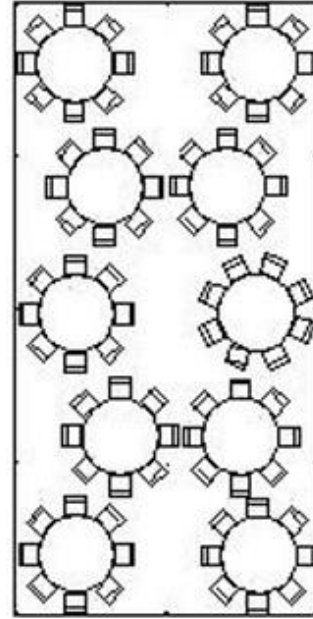

**CENTRAL FLORIDA EVENT RENTALS
TENT SIZING AND TABLE CAPACITY CHART**

6 - 6' TABLES
48 - CHAIRS

8 - 6' TABLES
52 - CHAIRS

4 - 60" TABLES
32 - CHAIRS

5 - 8' TABLES
48 - CHAIRS

6 - 8' TABLES
54 - CHAIRS

20 x 20 TENT

10 - 6' TABLES
80 - CHAIRS

12 - 6' TABLES
96 - CHAIRS

10 - 60" TABLES
80 - CHAIRS

10 - 8' TABLES
100 - CHAIRS

10 - 8' TABLES
100 - CHAIRS

20' X 40'

(REQUIRES UNOBSTRUCTED GRASS AREA OF 30' X 50')

The seating arrangements provided above serve as fundamental guidelines to aid you in event planning. For further details, please reach out to our office at 407-279-8961 or email us at sales@centralfloridaeventrentals.com.